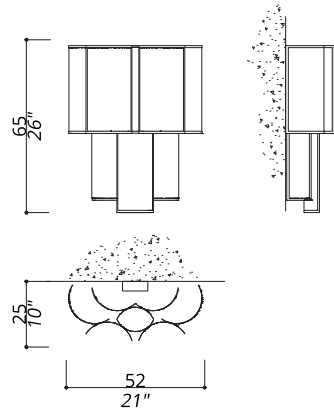

SHADE COLLECTION

Maxi wall lamp

1421-GG-35

8 LIGHTS TYPE G9 LED
MAX 42W (EQUIVALENT)

FINISH

Structure, connection box, framings and details in F_15 (satin gold finish).

SHADE FABRIC

TS35 (light gray linen)

NOTES

Dimensions are expressed in centimetres, if not otherwise specified.
All products may be customized subject to prior consulting with our technical department; please send your request to info@officina-luce.it.
Officina Luce (Registered brand of ISSARCH srl) reserves the right to change or delete, at any time and without prior warning, the technical specification of any model or the model itself, depending on technical and commercial requirements.