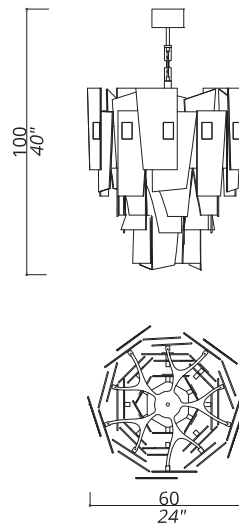

SLIVER COLLECTION Chandelier

1713-BB-AF

8 LIGHTS TYPE G9 LED
MAX 42W (EQUIVALENT)

Composition of transparent and satin
glass in amber & fumè colors.

FINISH

Structure in L_53 (silver finish);
connection box and details in F_12
(brushed&burnished brass).

DIMENSIONS

Dia 60 x H 100 cm

NOTES

Dimensions are expressed in centimetres, if not otherwise specified.
The total height of any chandelier includes body of chandelier plus ceiling
box fixture; 50cm of chain/steel wire will be supplied free of charge.
All products may be customized subject to prior consulting with our
technical department; please send your request to info@officina-luce.it.
Officina Luce (Registered brand of ISSARCH srl) reserves the right to
change or delete, at any time and without prior warning, the technical
specification of any model or the model itself, depending on technical
and commercial requirements.