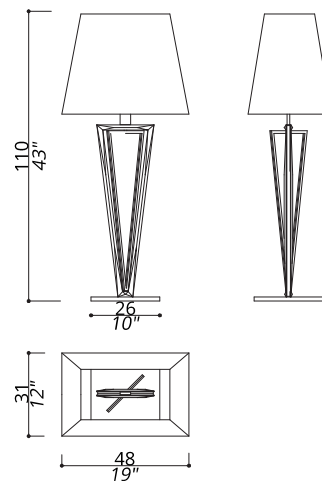

GRACE COLLECTION

Table lamp

1231-GK-28

1 LIGHT TYPE E27
MAX 105W

Solid aluminium 3D design on both sides of central structure.

FINISH

Structure in L_56 (black matte finish); details in F_15 (satin gold finish). Metal base.

DIMENSIONS

W 48 x D 31 x H 110 cm

SHADE FABRIC & DIMENSIONS

W.44 x D.32 x H.37 cm

TS28 (ivory satin)

NOTES

Dimensions are expressed in centimetres, if not otherwise specified.
All products may be customized subject to prior consulting with our technical department; please send your request to info@officina-luce.it.
Officina Luce (Registered brand of ISSARCH srl) reserves the right to change or delete, at any time and without prior warning, the technical specification of any model or the model itself, depending on technical and commercial requirements.