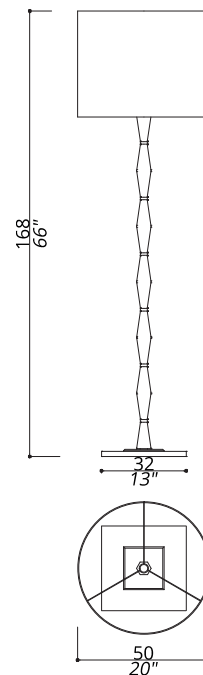

TOP COLLECTION Floor lamp

541-GK-24

1 LIGHT TYPE E27
MAX 105W

Solid aluminium central structure.

FINISH

Structure and base in L_56 (black matte finish); details in F_15 (satin gold finish).

SHADE DIMENSIONS

cm. \varnothing 50 x H.40

SHADE FABRIC

TS24 (gold trevira wave)

NOTES

Dimensions are expressed in centimetres, if not otherwise specified.
All products may be customized subject to prior consulting with our technical department; please send your request to info@officina-luce.it.
Officina Luce (Registered brand of ISSARCH srl) reserves the right to change or delete, at any time and without prior warning, the technical specification of any model or the model itself, depending on technical and commercial requirements.