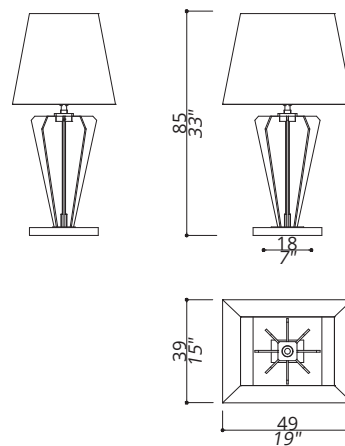

SLIVER COLLECTION

Table lamp

1731-BB-AF22

1 LIGHT TYPE E27
MAX 105W

Composition of transparent and satin glass
in amber & fumè colors.

FINISH

Structure and details in F_10 (natural brass);
base in F_12 (brushed & burnished brass).

SHADE DIMENSIONS

cm. W.44 x D.32 x H.37

SHADE FABRIC

TS_22 (ivory trevira wave)

NOTES

Dimensions are expressed in centimetres, if not otherwise specified.
All products may be customized subject to prior consulting with our
technical department; please send your request to info@officina-luce.it.
Officina Luce (Registered brand of ISSARCH srl) reserves the right to
change or delete, at any time and without prior warning, the technical
specification of any model or the model itself, depending on technical
and commercial requirements.