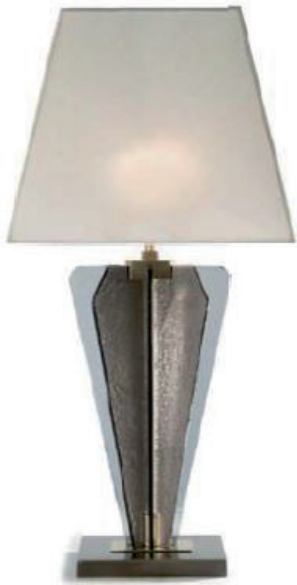

SLIVER COLLECTION

Table lamp

1731-BB-AF22

1 LIGHT TYPE E27
MAX 105W

Composition of transparent and satin glass
in amber & fumè colors.

FINISH

Structure and details in F_10 (natural brass);
base in F_12 (brushed & burnished brass).

SHADE DIMENSIONS

cm. W.44 x D.32 x H.37

SHADE FABRIC

TS_22 (ivory trevira wave)

NOTES

Dimensions are expressed in centimetres, if not otherwise specified.
All products may be customized subject to prior consulting with our
technical department; please send your request to info@officina-luce.it.
Officina Luce (Registered brand of ISSARCH srl) reserves the right to
change or delete, at any time and without prior warning, the technical
specification of any model or the model itself, depending on technical
and commercial requirements.