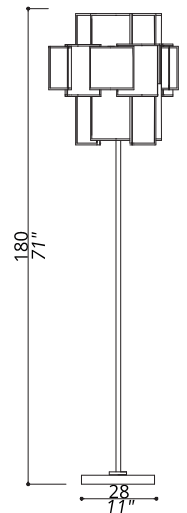

SHADE COLLECTION

Floor lamp

1442-GG-08

FINISH

Structure, base, framings and details in F_15 (satin gold finish). Metal base.

SHADE FABRIC

TS08 (white parchment)

NOTES

Dimensions are expressed in centimetres, if not otherwise specified.
All products may be customized subject to prior consulting with our technical department; please send your request to info@officina-luce.it.
Officina Luce (Registered brand of ISSARCH srl) reserves the right to change or delete, at any time and without prior warning, the technical specification of any model or the model itself, depending on technical and commercial requirements.