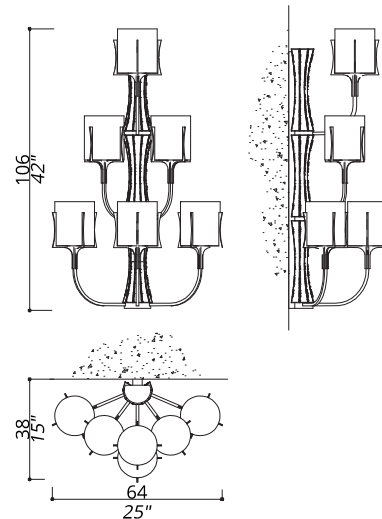

NEW FLOW COLLECTION

Wall lamp

2125-GK-24

6 LIGHTS TYPE E14
MAX 42W

Leather inlays.

FINISH

Structure and connection box in F_10 (natural brass) and F_15 (satin gold finish); black leather inlays.

SHADE DIMENSIONS

cm. Ø 14,5 x H.16

SHADE FABRIC

TS_24 (gold trevira wave)

NOTES

Dimensions are expressed in centimetres, if not otherwise specified.
All products may be customized subject to prior consulting with our technical department; please send your request to info@officina-luce.it.
Officina Luce (Registered brand of ISSARCH srl) reserves the right to change or delete, at any time and without prior warning, the technical specification of any model or the model itself, depending on technical and commercial requirements.