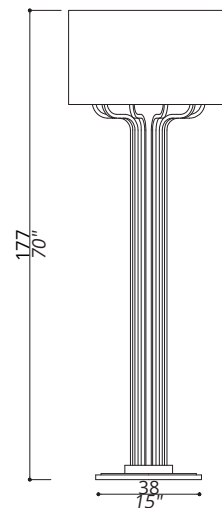

MAXIME COLLECTION Floor lamp

6241-BB-54

1 LIGHT TYPE E27
MAX 105W

FINISH

Structure, base and details in F_10
(Natural Brass)

SHADE DIMENSIONS

cm. Ø 60 x H.35

SHADE FABRIC

TS_54 (Dark gray shantung)

NOTES

Dimensions are expressed in centimetres, if not otherwise specified.
All products may be customized subject to prior consulting with our technical department; please send your request to info@officina-luce.it.
Officina Luce (Registered brand of ISSARCH srl) reserves the right to change or delete, at any time and without prior warning, the technical specification of any model or the model itself, depending on technical and commercial requirements.