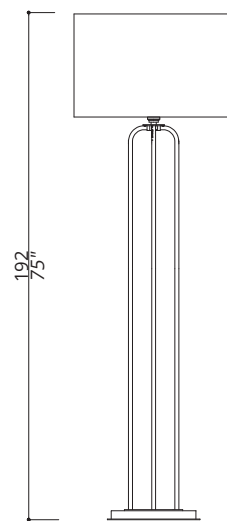

MAXI IDYLL COLLECTION

Floor lamp

5241-BB-03

1 LIGHT TYPE E27
MAX 105W

Gold trimmings for shades

FINISH

Structure, base and details in F_10
(Natural Brass)

SHADE DIMENSIONS

cm. Ø 60 x H.40

SHADE FABRIC

TS_03 (thin ivory wave); trimmings

NOTES

Dimensions are expressed in centimetres, if not otherwise specified.
All products may be customized subject to prior consulting with our technical department; please send your request to info@officina-luce.it.
Officina Luce (Registered brand of ISSARCH srl) reserves the right to change or delete, at any time and without prior warning, the technical specification of any model or the model itself, depending on technical and commercial requirements.