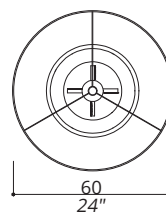

MAXI IDYLL COLLECTION

Floor lamp

5241-BB-03

1 LIGHT TYPE E27
MAX 105W

Gold trimmings for shades

FINISH

Structure, base and details in F_10
(Natural Brass)

SHADE DIMENSIONS

cm. Ø 60 x H.40

SHADE FABRIC

TS_03 (thin ivory wave); trimmings

NOTES

Dimensions are expressed in centimetres, if not otherwise specified.
All products may be customized subject to prior consulting with our technical department; please send your request to info@officina-luce.it.
Officina Luce (Registered brand of ISSARCH srl) reserves the right to change or delete, at any time and without prior warning, the technical specification of any model or the model itself, depending on technical and commercial requirements.